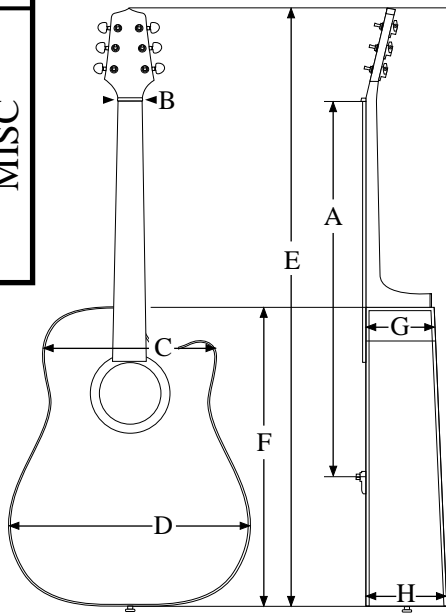

Specifications

Model #EF-340SC

COMPONENT	DESCRIPTION
Body style	Dreadnought Cutaway
1. Top	Solid Spruce
Top Bracing	DC-1
2. Top Binding	White & Black, CAB
3. Rosette	340 EP
4. Soundhole Label/Stamp	Mountain Label
5. Pickguard	Black
6. Bridge	Rosewood
7. Saddle	Bone - Single Piece
8. Bridge Pin	Black w/ White Dot
9. Bridge Inlay	White Acrylic
Bridge Bolts	N/A
10. Sides	Mahogany
11. Back	Mahogany
12. Centerline Inlay	Black CAB
13. Back Binding	Black
14. Strap Pin	End Pin Jack, Chrome
15. Peghead Face	Rosewood
16. Peghead Binding	N/A
17. Peghead Logo	Silver
18. Machine Heads	Chrome
19. Nut	Bone
20. Fingerboard	Rosewood
21. Fingerboard Inlay	Single Dot, Maple
22. Fingerboard Binding	None
23. Fingerboard Side Markers	White Acrylic (#3, 5, 7, 9, 12, 15, 17)
24. Frets	Nickel
25. Neck	Mahogany
Truss Rod	Soundhole Access
Neck Joint	14 Fret Dovetail
26. Heel Cap	Black
27. Preamp Assembly	CT-4B preamp
28. Pickup Assembly	Palathetic Pickup
29. Cord Hook	CH1
30. Serial Number	Takamine paper sticker on heel block
Strings	D'Addario EXP Light Gauge
Finish	Gloss Polyurethane
DIMENSIONS	(inches rounded off from metric measurements)
A. Scale Length	644 mm 25-3/8" inches
B. Nut Width	42.5 mm 1-11/16"
C. Upper Bout Width	30 cm 11-1/8"
D. Lower Bout Width	40 cm 15-3/4"
E. Total Guitar Length	104 cm 40-15/16"
F. Total Body Length	51 cm 20-1/16"
G. Upper Bout Depth	10 cm 4"
H. Lower Bout Depth	12.5 cm 4-15/16"

BODY

NECK

MISC