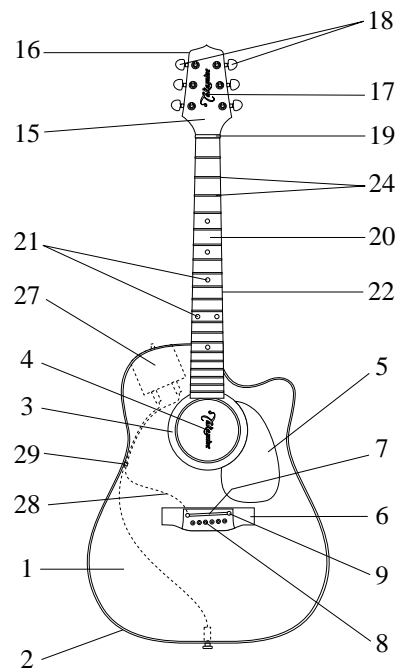

Specifications

Model #EF-340SC

COMPONENT	DESCRIPTION
Body style	Dreadnought Cutaway
1. Top	Solid Spruce
Top Bracing	DC-1
2. Top Binding	White & Black, CAB
3. Rosette	340 EP
4. Soundhole Label/Stamp	Mountain Label
5. Pickguard	Black
6. Bridge	Rosewood
7. Saddle	Bone - Single Piece
8. Bridge Pin	Black w/ White Dot
9. Bridge Inlay	White Acrylic
Bridge Bolts	N/A
10. Sides	Mahogany
11. Back	Mahogany
12. Centerline Inlay	Black CAB
13. Back Binding	Black
14. Strap Pin	End Pin Jack, Chrome
15. Peghead Face	Rosewood
16. Peghead Binding	N/A
17. Peghead Logo	Silver
18. Machine Heads	Chrome
19. Nut	Bone
20. Fingerboard	Rosewood
21. Fingerboard Inlay	Single Dot, Maple
22. Fingerboard Binding	None
23. Fingerboard Side Markers	White Acrylic (#3, 5, 7, 9, 12, 15, 17)
24. Frets	Nickel
25. Neck	Mahogany
Truss Rod	Soundhole Access
Neck Joint	14 Fret Dovetail
26. Heel Cap	Black
27. Preamp Assembly	CT-4B preamp
28. Pickup Assembly	Palathetic Pickup
29. Cord Hook	CH1
30. Serial Number	Takamine paper sticker on heel block
Strings	D'Addario EXP Light Gauge
Finish	Gloss Polyurethane
DIMENSIONS	(inches rounded off from metric measurements)
A. Scale Length	644 mm 25-3/8" inches
B. Nut Width	42.5 mm 1-11/16"
C. Upper Bout Width	30 cm 11-1/8"
D. Lower Bout Width	40 cm 15-3/4"
E. Total Guitar Length	104 cm 40-15/16"
F. Total Body Length	51 cm 20-1/16"
G. Upper Bout Depth	10 cm 4"
H. Lower Bout Depth	12.5 cm 4-15/16"

BODY

NECK

MISC