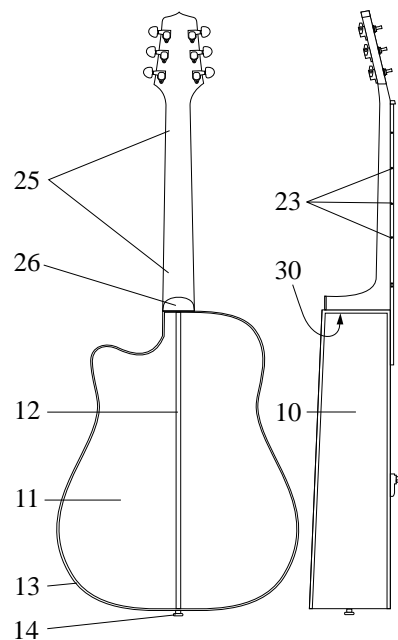

Specifications

Model #EF-340SC

COMPONENT	DESCRIPTION
Body style	Dreadnought Cutaway
1. Top	Solid Spruce
Top Bracing	DC-1
2. Top Binding	White & Black, CAB
3. Rosette	340 EP
4. Soundhole Label/Stamp	Mountain Label
5. Pickguard	Black
6. Bridge	Rosewood
7. Saddle	Bone - Single Piece
8. Bridge Pin	Black w/ White Dot
9. Bridge Inlay	White Acrylic
Bridge Bolts	N/A
10. Sides	Mahogany
11. Back	Mahogany
12. Centerline Inlay	Black CAB
13. Back Binding	Black
14. Strap Pin	End Pin Jack, Chrome
15. Peghead Face	Rosewood
16. Peghead Binding	N/A
17. Peghead Logo	Silver
18. Machine Heads	Chrome
19. Nut	Bone
20. Fingerboard	Rosewood
21. Fingerboard Inlay	Single Dot, Maple
22. Fingerboard Binding	None
23. Fingerboard Side Markers	White Acrylic (#3, 5, 7, 9, 12, 15, 17)
24. Frets	Nickel
25. Neck	Mahogany
Truss Rod	Soundhole Access
Neck Joint	14 Fret Dovetail
26. Heel Cap	Black
27. Preamp Assembly	CT-4B preamp
28. Pickup Assembly	Palathetic Pickup
29. Cord Hook	CH1
30. Serial Number	Takamine paper sticker on heel block
Strings	D'Addario EXP Light Gauge
Finish	Gloss Polyurethane
DIMENSIONS	(inches rounded off from metric measurements)
A. Scale Length	644 mm 25-3/8" inches
B. Nut Width	42.5 mm 1-11/16"
C. Upper Bout Width	30 cm 11-1/8"
D. Lower Bout Width	40 cm 15-3/4"
E. Total Guitar Length	104 cm 40-15/16"
F. Total Body Length	51 cm 20-1/16"
G. Upper Bout Depth	10 cm 4"
H. Lower Bout Depth	12.5 cm 4-15/16"

BODY

NECK

MISC