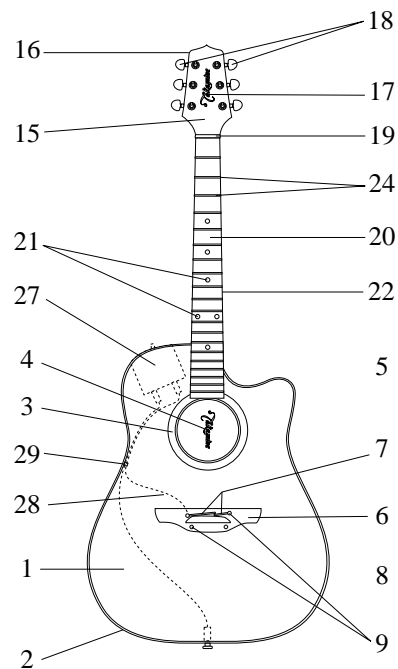

Specifications

Model #LTD-2007

COMPONENT	DESCRIPTION
Body style	Dreadnought Cutaway
1. Top	Solid Spruce
Top Bracing	DC-1
2. Top Binding	Black CAB w/ Brown & Ivory CAB Purfling
3. Rosette	Inlaid Clouds & Lightning (The Storm)
4. Soundhole Label/Stamp	Round Storm Label
5. Pickguard	N/A
6. Bridge	Indian Rosewood (dyed Black)
7. Saddle	Bone - Two Piece Compensated
8. Bridge Pin	N/A
9. Bridge Inlay	White Acrylic / Black Acrylic
Bridge Bolts	Two w/ washers
10. Sides	Mahogany
11. Back	Solid Mahogany
12. Centerline Inlay	N/A
13. Back Binding	Black CAB w/ Brown & Ivory CAB Purfling
14. Strap Pin	End Pin Jack, chrome
15. Peghead Face	Black
16. Peghead Binding	N/A
17. Peghead Logo	Abalone
18. Machine Heads	Black Chrome
19. Nut	Bone
20. Fingerboard	Striped Ebony
21. Fingerboard Inlay	Raindrops and Lightning
22. Fingerboard Binding	Ebony
23. Fingerboard Side Markers	White Acrylic (#3, 5, 7, 9, 12, 15, 17)
24. Frets	Nickel
25. Neck	Mahogany
Truss Rod	Two Way Truss Rod
Neck Joint	14 Fret Dovetail
26. Heel Cap	Black CAB
27. Preamp Assembly	Chromatic Tuner preamp CT-4B
28. Pickup Assembly	Palathetic Pickup
29. Cord Hook	CH1
30. Serial Number	Takamine paper sticker on heel block
Strings	D'Addario EXP light guage
Finish	Gloss Black Finish
DIMENSIONS	(inches rounded off from metric measurements)
A. Scale Length	644 mm 25-3/8" inches
B. Nut Width	42.5 mm 1-7/8"
C. Upper Bout Width	30 cm 11-1/8"
D. Lower Bout Width	40 cm 15-3/4"
E. Total Guitar Length	104 cm 40-15/16"
F. Total Body Length	51 cm 20-1/16"
G. Upper Bout Depth	10 cm 4"
H. Lower Bout Depth	12.5 cm 4-15/16"

BODY

NECK

MISC