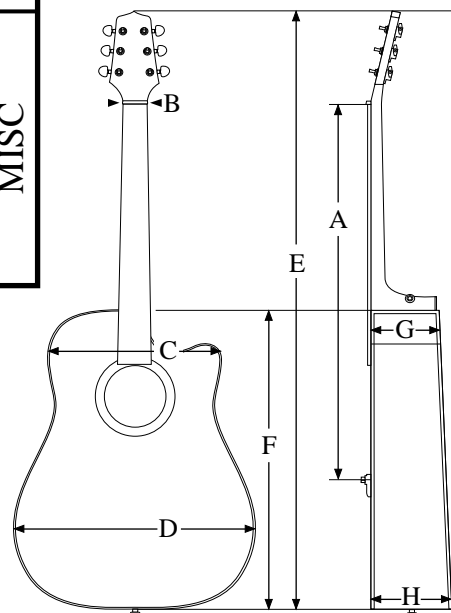

Specifications

Model #LTD-2007

COMPONENT	DESCRIPTION
Body style	Dreadnought Cutaway
1. Top	Solid Spruce
Top Bracing	DC-1
2. Top Binding	Black CAB w/ Brown & Ivory CAB Purfling
3. Rosette	Inlaid Clouds & Lightning (The Storm)
4. Soundhole Label/Stamp	Round Storm Label
5. Pickguard	N/A
6. Bridge	Indian Rosewood (dyed Black)
7. Saddle	Bone - Two Piece Compensated
8. Bridge Pin	N/A
9. Bridge Inlay	White Acrylic / Black Acrylic
Bridge Bolts	Two w/ washers
10. Sides	Mahogany
11. Back	Solid Mahogany
12. Centerline Inlay	N/A
13. Back Binding	Black CAB w/ Brown & Ivory CAB Purfling
14. Strap Pin	End Pin Jack, chrome
15. Peghead Face	Black
16. Peghead Binding	N/A
17. Peghead Logo	Abalone
18. Machine Heads	Black Chrome
19. Nut	Bone
20. Fingerboard	Striped Ebony
21. Fingerboard Inlay	Raindrops and Lightning
22. Fingerboard Binding	Ebony
23. Fingerboard Side Markers	White Acrylic (#3, 5, 7, 9, 12, 15, 17)
24. Frets	Nickel
25. Neck	Mahogany
Truss Rod	Two Way Truss Rod
Neck Joint	14 Fret Dovetail
26. Heel Cap	Black CAB
27. Preamp Assembly	Chromatic Tuner preamp CT-4B
28. Pickup Assembly	Palathetic Pickup
29. Cord Hook	CH1
30. Serial Number	Takamine paper sticker on heel block
Strings	D'Addario EXP light guage
Finish	Gloss Black Finish
DIMENSIONS	(inches rounded off from metric measurements)
A. Scale Length	644 mm 25-3/8" inches
B. Nut Width	42.5 mm 1-7/8"
C. Upper Bout Width	30 cm 11-1/8"
D. Lower Bout Width	40 cm 15-3/4"
E. Total Guitar Length	104 cm 40-15/16"
F. Total Body Length	51 cm 20-1/16"
G. Upper Bout Depth	10 cm 4"
H. Lower Bout Depth	12.5 cm 4-15/16"

BODY

NECK

MISC