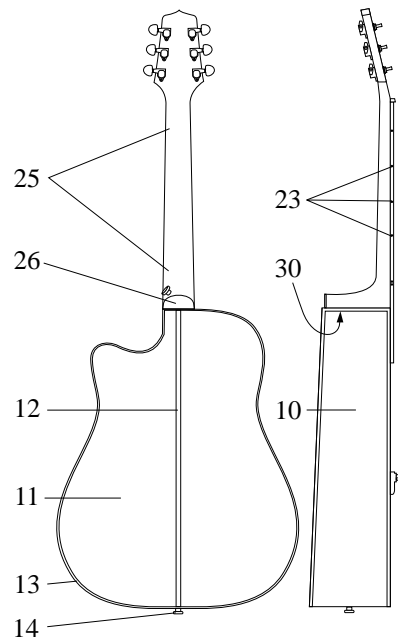

Specifications

Model #LTD-2007

COMPONENT	DESCRIPTION
Body style	Dreadnought Cutaway
1. Top	Solid Spruce
Top Bracing	DC-1
2. Top Binding	Black CAB w/ Brown & Ivory CAB Purfling
3. Rosette	Inlaid Clouds & Lightning (The Storm)
4. Soundhole Label/Stamp	Round Storm Label
5. Pickguard	N/A
6. Bridge	Indian Rosewood (dyed Black)
7. Saddle	Bone - Two Piece Compensated
8. Bridge Pin	N/A
9. Bridge Inlay	White Acrylic / Black Acrylic
Bridge Bolts	Two w/ washers
10. Sides	Mahogany
11. Back	Solid Mahogany
12. Centerline Inlay	N/A
13. Back Binding	Black CAB w/ Brown & Ivory CAB Purfling
14. Strap Pin	End Pin Jack, chrome
15. Peghead Face	Black
16. Peghead Binding	N/A
17. Peghead Logo	Abalone
18. Machine Heads	Black Chrome
19. Nut	Bone
20. Fingerboard	Striped Ebony
21. Fingerboard Inlay	Raindrops and Lightning
22. Fingerboard Binding	Ebony
23. Fingerboard Side Markers	White Acrylic (#3, 5, 7, 9, 12, 15, 17)
24. Frets	Nickel
25. Neck	Mahogany
Truss Rod	Two Way Truss Rod
Neck Joint	14 Fret Dovetail
26. Heel Cap	Black CAB
27. Preamp Assembly	Chromatic Tuner preamp CT-4B
28. Pickup Assembly	Palathetic Pickup
29. Cord Hook	CH1
30. Serial Number	Takamine paper sticker on heel block
Strings	D'Addario EXP light guage
Finish	Gloss Black Finish
DIMENSIONS	(inches rounded off from metric measurements)
A. Scale Length	644 mm 25-3/8" inches
B. Nut Width	42.5 mm 1-7/8"
C. Upper Bout Width	30 cm 11-1/8"
D. Lower Bout Width	40 cm 15-3/4"
E. Total Guitar Length	104 cm 40-15/16"
F. Total Body Length	51 cm 20-1/16"
G. Upper Bout Depth	10 cm 4"
H. Lower Bout Depth	12.5 cm 4-15/16"

BODY

NECK

MISC